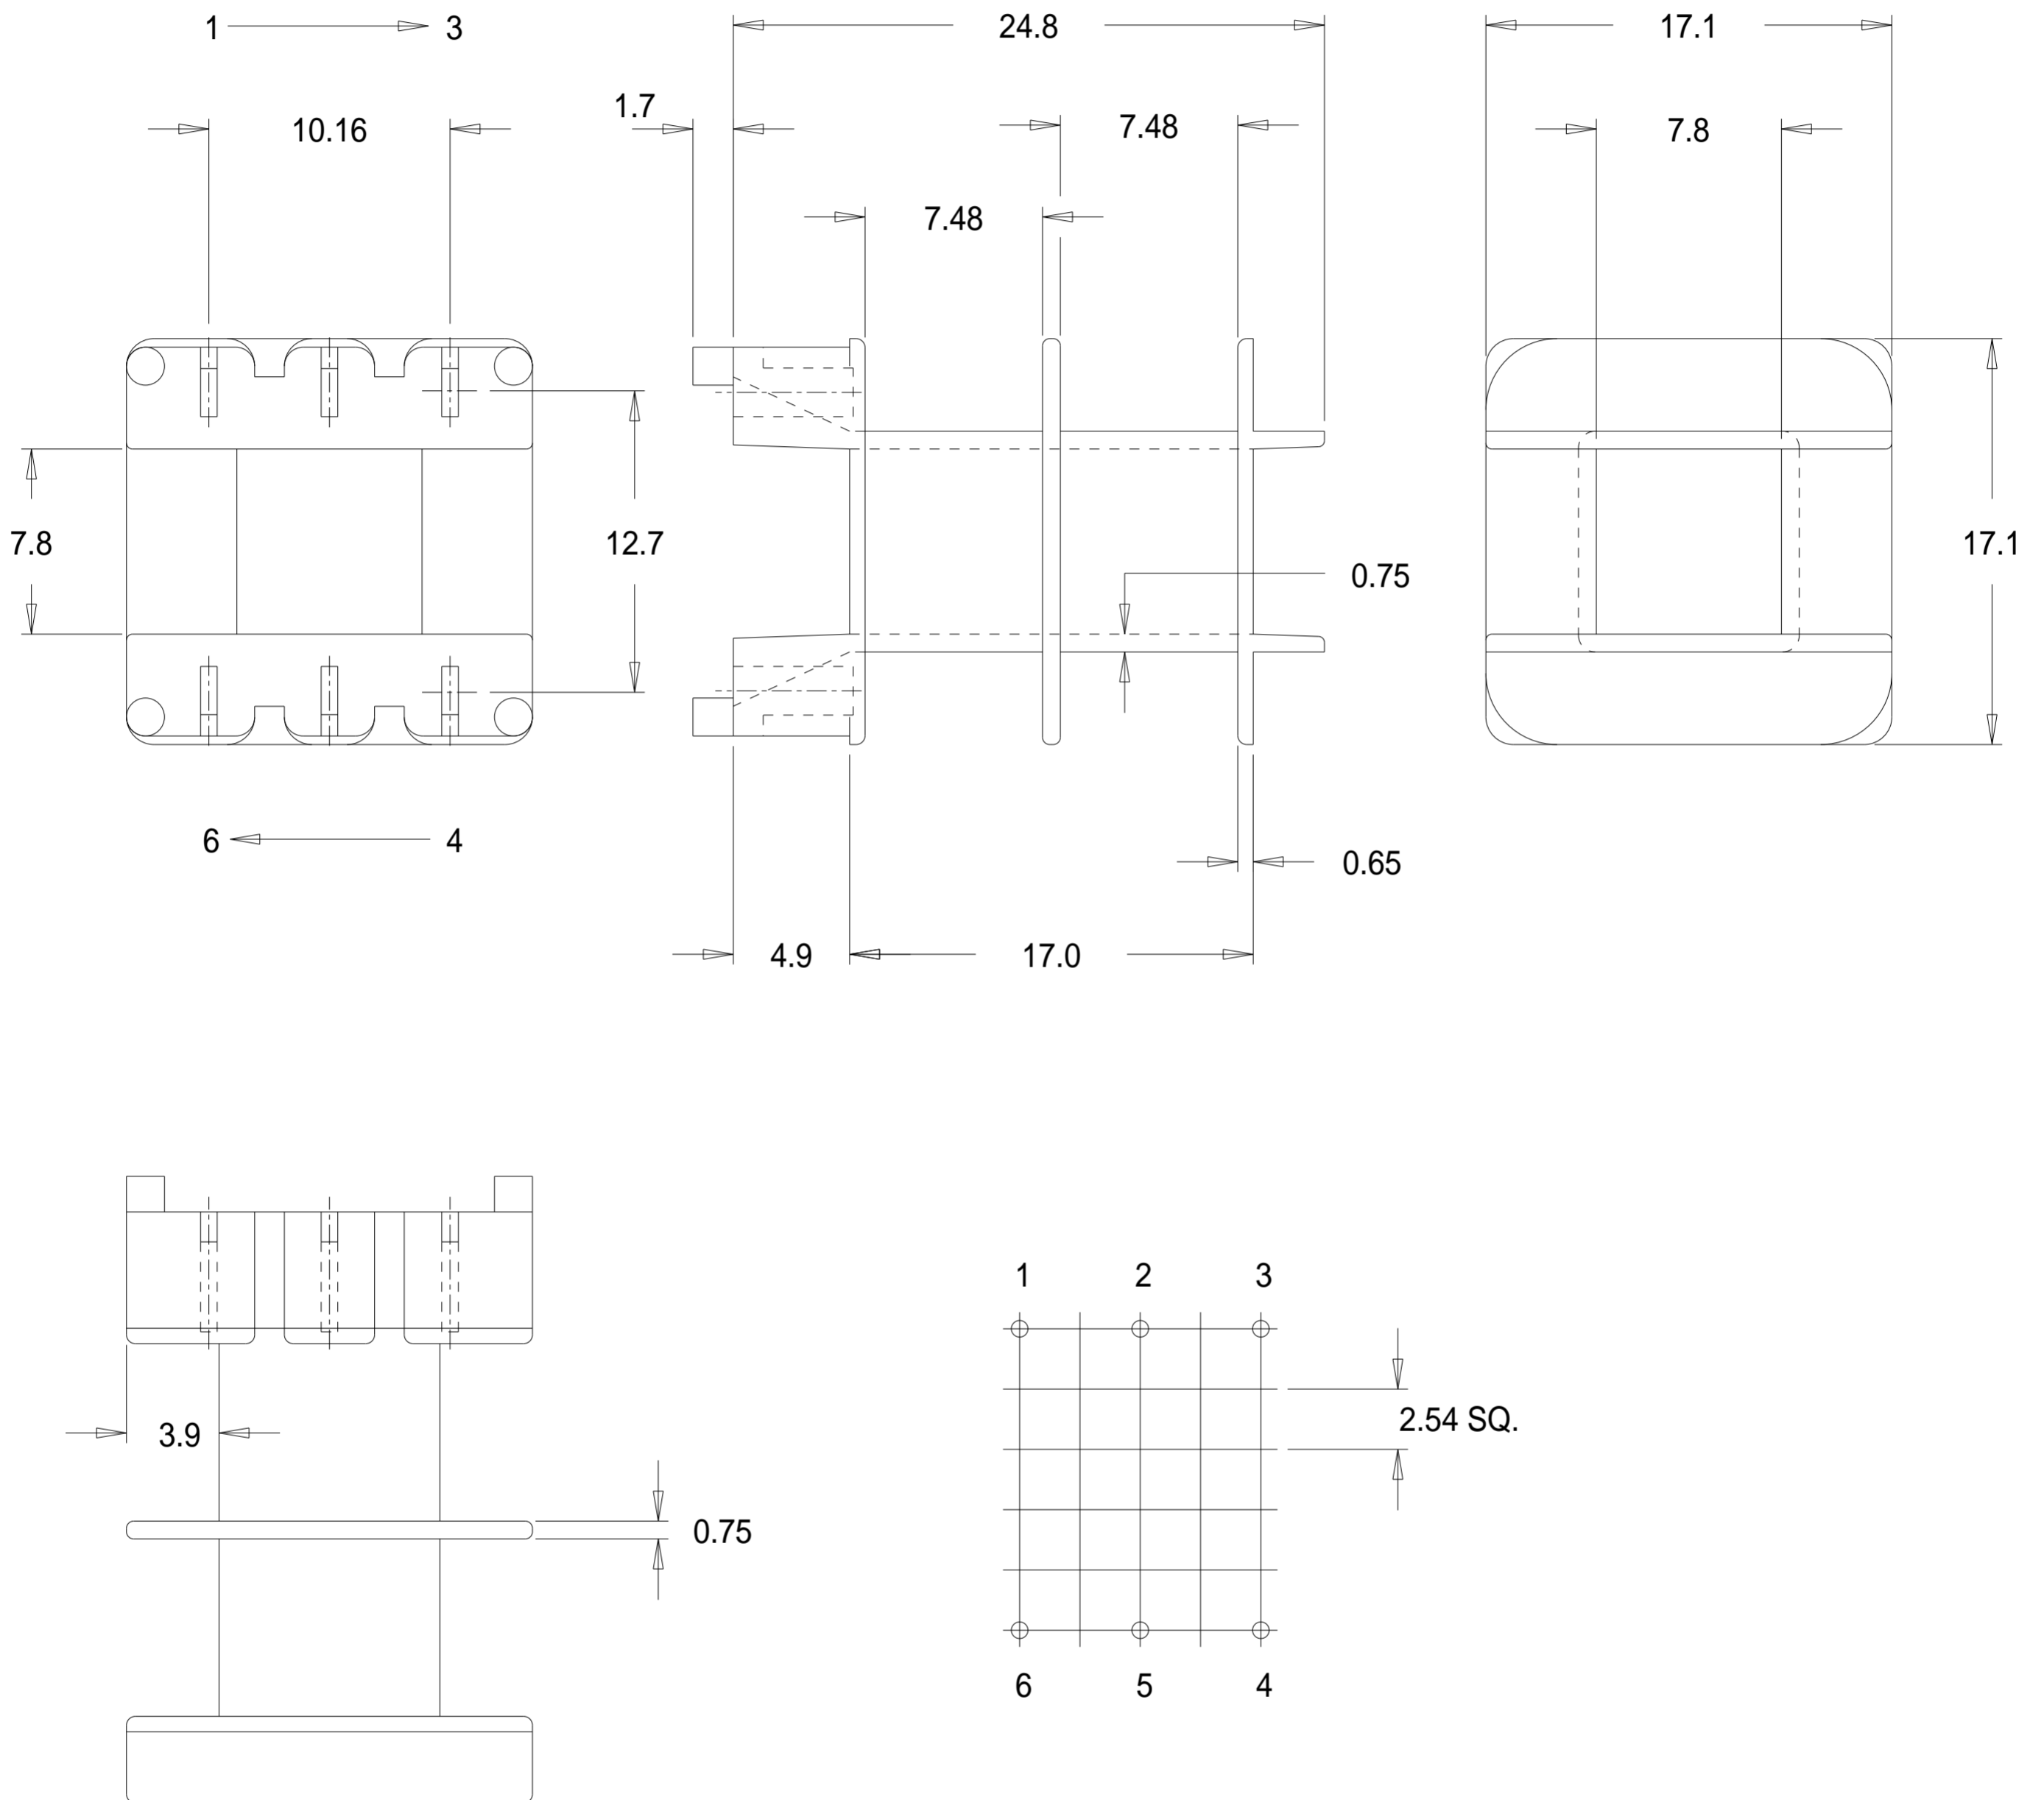

Part No. FE0081
 EF 25/13/7 Vertical Filter
 Double Section Bobbin

Dimensions in millimetres.